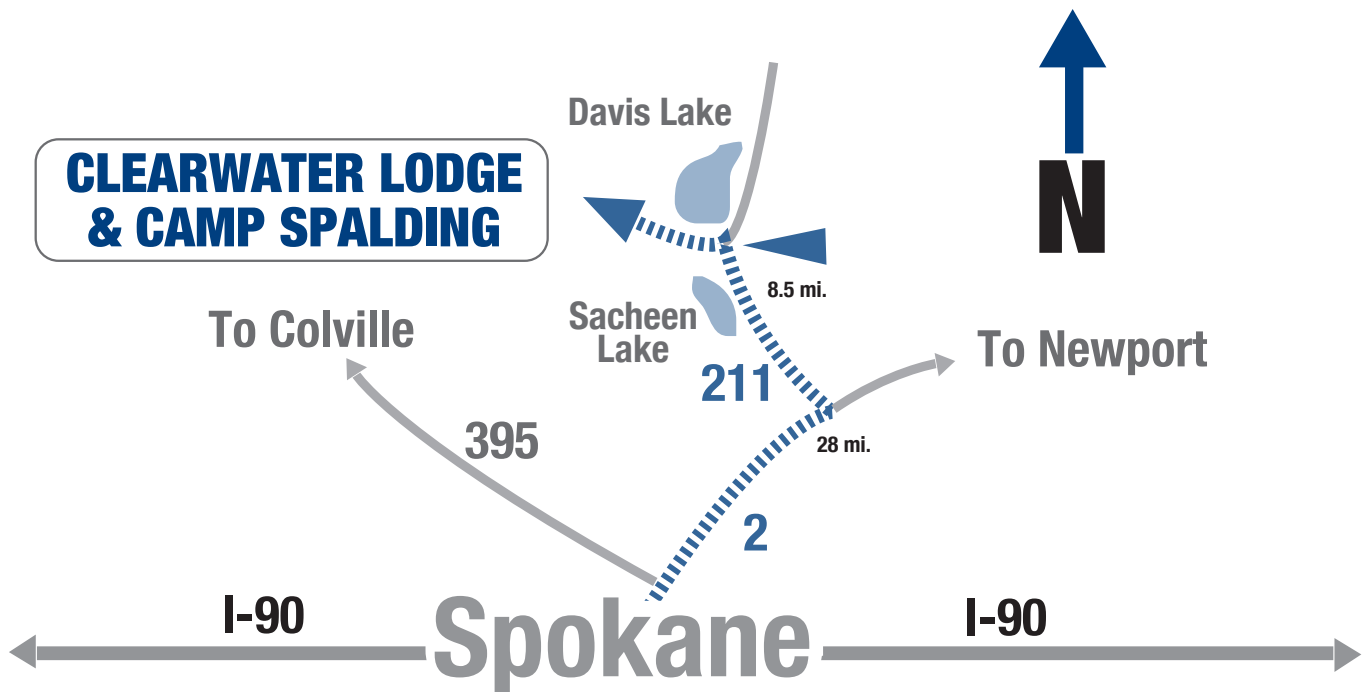

CLEARWATER / CAMP SPALDING | FORM DIRECTION & MAP

The lodge is 45 minutes north of Spokane's Division street Y - take Highway 2 (Newport Hwy) north 28 miles, go left at Hwy 211, & drive 8.5 miles to the sign at the end of the Clearwater Lodge / Camp Spalding road.